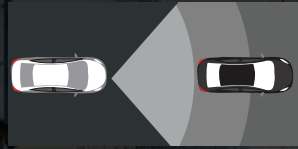

Toyota
Safety
Sense

The first-class Toyota innovative safety feature protects and prevents passengers from any harm for serenity in every mile.

PRE-COLLISION SYSTEM

An integrated radar system that helps to reduce crash risk and damage in a frontal collision.