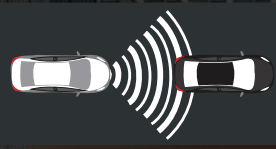

DYNAMIC RADAR CRUISE CONTROL

Detects a preceding vehicle and follows within a safe distance to reduce the fatigue of long driving.