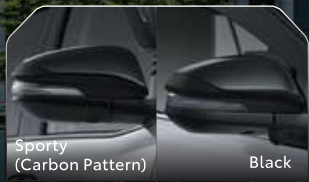

NEW TWO-TONE ALLOY WHEEL DESIGN (4x4 VRZ Type & 4x2 VRZ All Type)

More sporty look from the New Two-Tone Alloy Wheel design, built for those who demand toughness on the road.

4x2 VRZ Type
(Spot Order for 2.8 VRZ Type & 2.8 VRZ TSS Type)
Installed with TCO parts as an option

TOYOTA CUSTOMIZATION OPTION*

Customization items for all types may vary depending on the products and areas.

Sporty (Carbon Pattern) Black

OUTER MIRROR COVER

Side mirror cover design that reinforces a braver look.