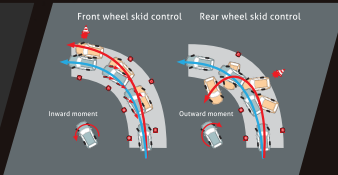

(G Type)

VEHICLE STABILITY CONTROL (All Type)