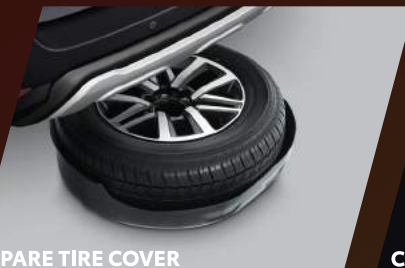

SCAN FOR MORE INFORMATION

**TOYOTA CUSTOMIZATION OPTION**

*FOR YOUR CONVINIENCE*

Customization items for all types may vary, depending on the products and areas.

**AIR PURIFIER**

**SPORTY OUTER MIRROR COVER**