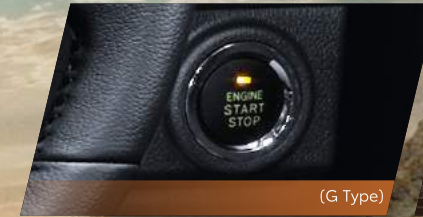

G TYPE

(G Type)

SMART START/STOP ENGINE BUTTON (All Type)

A simple touch to start your sporty journey ahead.