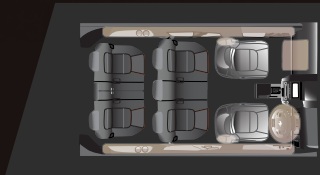

EMERGENCY BRAKE SIGNAL (EBS) (All Type)

PROTECTIVE 6 SRS AIRBAGS (All Type)