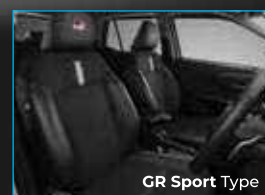

GR Sport Type

NEW EXCLUSIVE GR STEERING WHEEL

An exclusive GR Steering for a more sporty and distinctive feel to the driver area. (All 1.0T GR Sport Type)

GR Sport Type

NEW GR PUSH START BUTTON

Start engine button with GR Emblem for a more convenient and sporty beginning. (All 1.0T GR Sport Type)

GR Sport Type

NEW GR 9" HEAD UNIT

A vast array of entertainments with GR DA opening logo to enhance your enjoyable driving experience. (All 1.0T GR Sport Type)

GR Sport Type

NEW GR HEADREST COVER

Combining the comfortability and sporty GR headrest for your unstoppable journey. (All 1.0T GR Sport Type)

GR Sport Type

FABRIC & LEATHER COMBI SEAT

Combining the comfortability of fabric with the elegant feeling of leather. (All 1.0T GR Sport Type)

GR Sport Type

LED REAR COMBI LAMP

Bright and easily visible rear lamp to alert the other car of our position. (All Type)